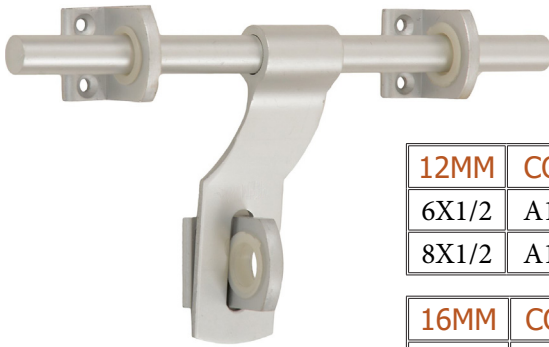

THREELINE

HALFROUND

DAMRO

101

102

88

HEAVY

12MM	CODE	PC	SS/GOLD	/BOX
6X1/2	A1612	187.00/-	196.00/-	12 PCS
8X1/2	A1812	201.00/-	211.00/-	12 PCS