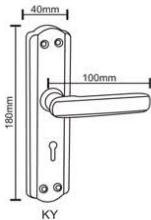

Feature:

**D PLATE
REINFORCED**

**LONGER PLATE
EXTRA SECURITY
EXTRA STABILITY**

FINISH	7" KY
BS/AB	810/-
PC	640/-

**AVAILABLE IN
POWER COATING**

Z1003

**AVAILABLE IN
POWER COATING**

Z1006