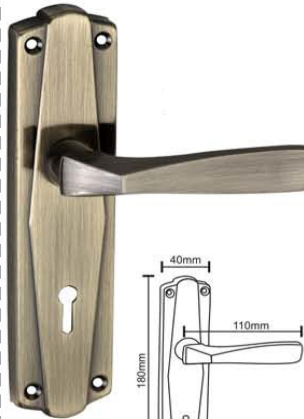

Feature:

**D PLATE
REINFORCED**

**LONGER PLATE
EXTRA SECURITY
EXTRA STABILITY**

FINISH	7" KY
BS/AB	810/-
PC	640/-

**AVAILABLE IN
POWER COATING**

Z1003

**AVAILABLE IN
POWER COATING**

Z1006