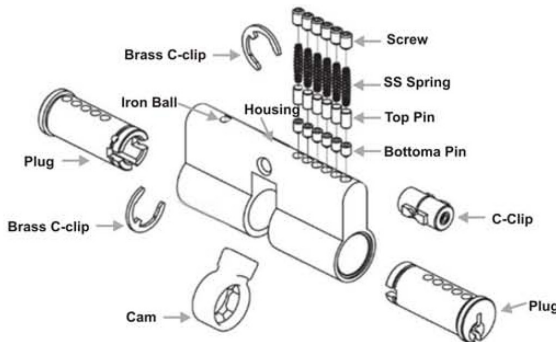

BULLET

DYNA

CYLINDERS

FEATURES

- BRASS/SS BODY AVAILABLE
- 60MM , 70MM, 80MM AVAILABLE
- FINISHING : SS AND ANT
- BRASS TOP PINS
- BOTTOM PINS OF ANTI DRILL

REGULAR KEY

ULTRA KEY

Handles