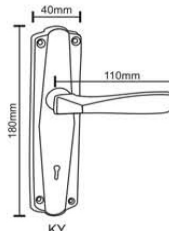

Feature:

**D PLATE
REINFORCED**

**LONGER PLATE
EXTRA SECURITY
EXTRA STABILITY**

FINISH	7" KY
BS/AB	810/-
PC	640/-

**AVAILABLE IN
POWER COATING**

Z1003

**AVAILABLE IN
POWER COATING**

Z1006